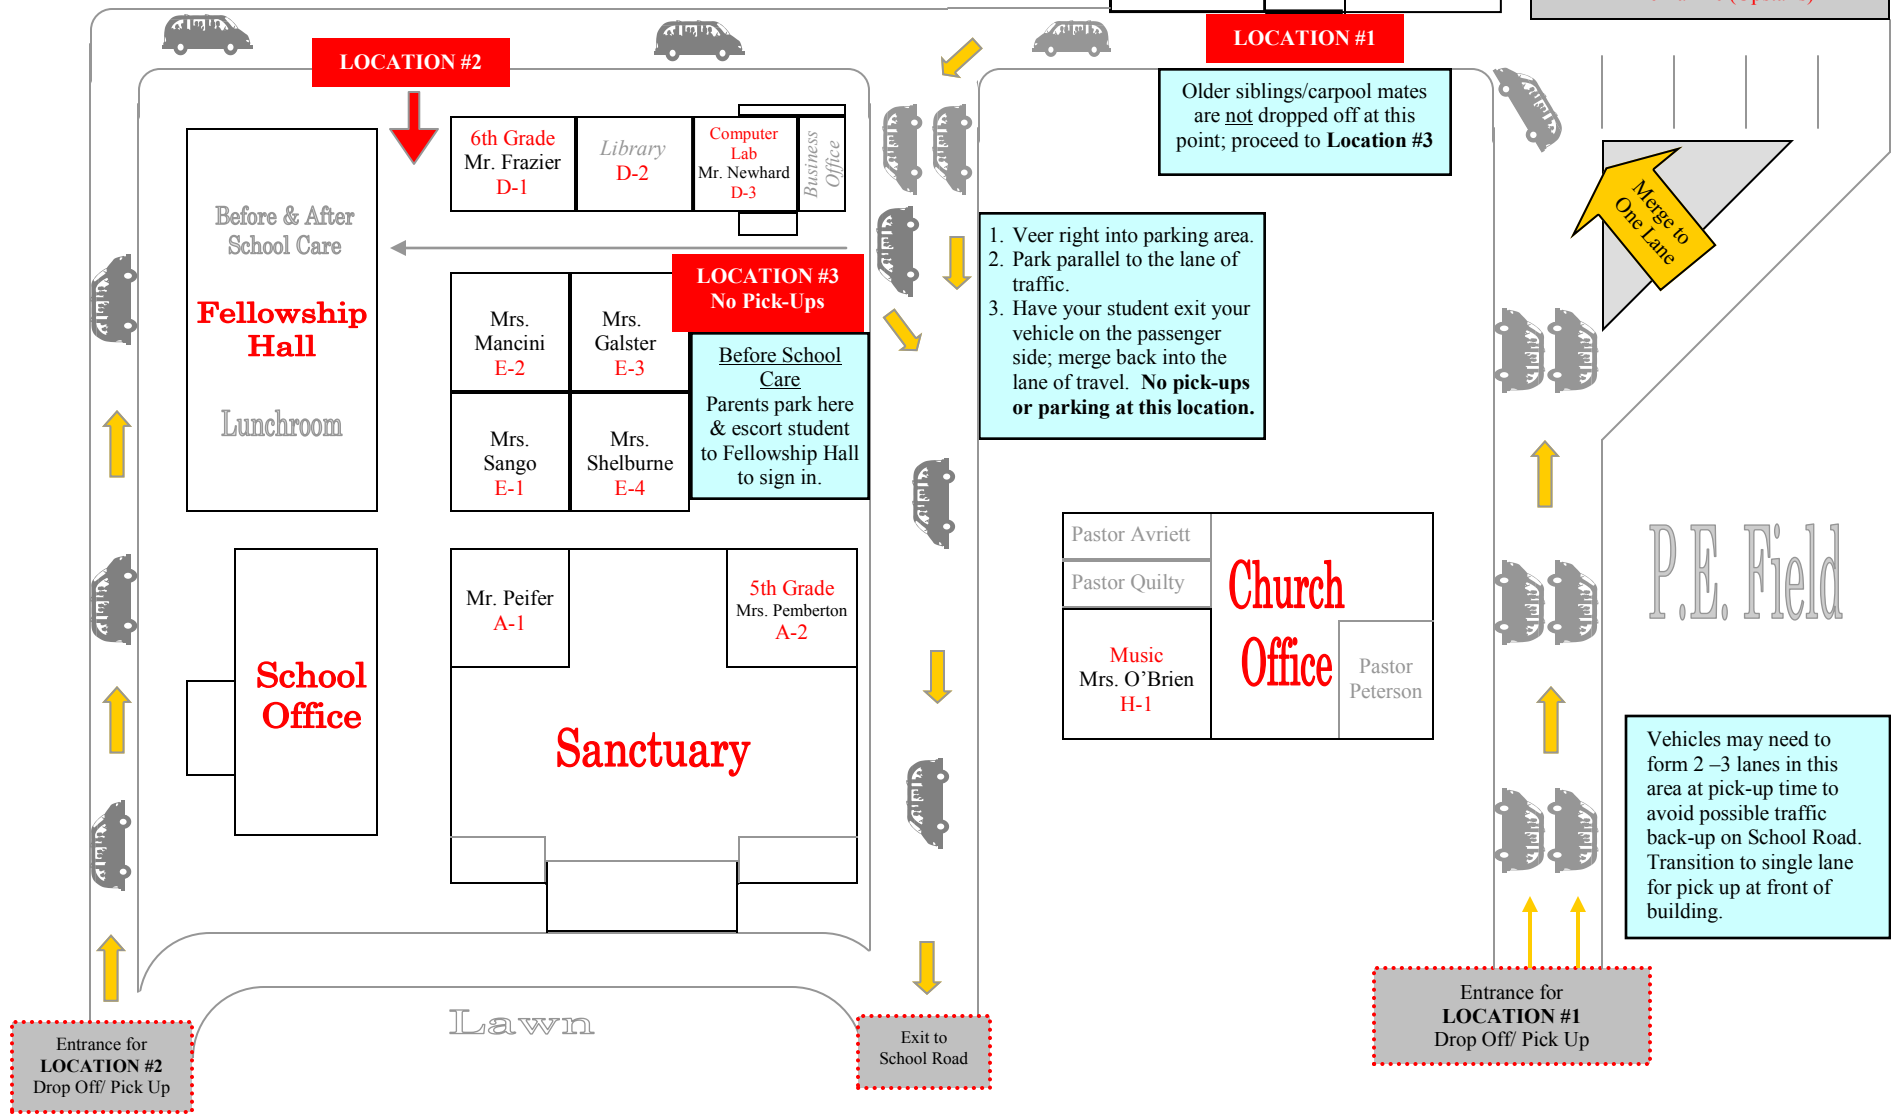

Land O' Lakes Christian School
School Map
 with
 Drop-Off & Pick-Up
 Information
 Rev. 8/17/11

2nd Grade Mrs. Frazier	Building	1st Grade Mrs. Newhard
K5 Mrs. Mengel		K5 Mrs. de la Rosa
Restrooms		K4 Mrs. Buker
Restrooms		
4th Grade Mrs. Taylor		
3rd Grade Miss Campos		PK3 & KE Mrs. Perez Mrs. Nichols

**Family Life Center/
Gym**

Band
Mr. Chamberlin
Mezzanine (Upstairs)

6th Grade Mr. Frazier D-1	Library D-2	Computer Lab Mr. Newhard D-3	Business Office
---------------------------------	----------------	------------------------------------	-----------------

		Location #1	Location #2	Location #3
Drop Off	Before School Care Drop Off 7:00 a.m. - 8:00 a.m.			Park & escort student(s) to Fellowship Hall to sign in.
	Regular Drop Off 8:00 a.m. - 8:25 a.m.	PK-3 through 4th Grade (older siblings/carpool mates are <u>not</u> dropped off at this point; proceed to Location #3)	5th-12th Grades (without younger siblings/carpool mates)	Older siblings/carpool mates (5th-12th grades) of KE-4th graders are dropped off in this area
Pick Up	PK3, K4 & K5 Pick Up 12:30 p.m.	PK3, K4 and K5 pick up		
	KE-12th Grade Pick Up 3:20-3:35 p.m.	All KE students 1st-4th Grades (no older siblings/carpool mates)	No KE students here 5th-12th grades (including younger siblings/carpool mates)	<u>No pick-ups or parking at this location.</u>
	After School Pick Up 3:35 p.m. - 6:00 p.m.		Park & proceed to Fellowship Hall to sign student out. Students remaining after 3:35 p.m. will be escorted to the After School Program (daily charges will accrue.)	