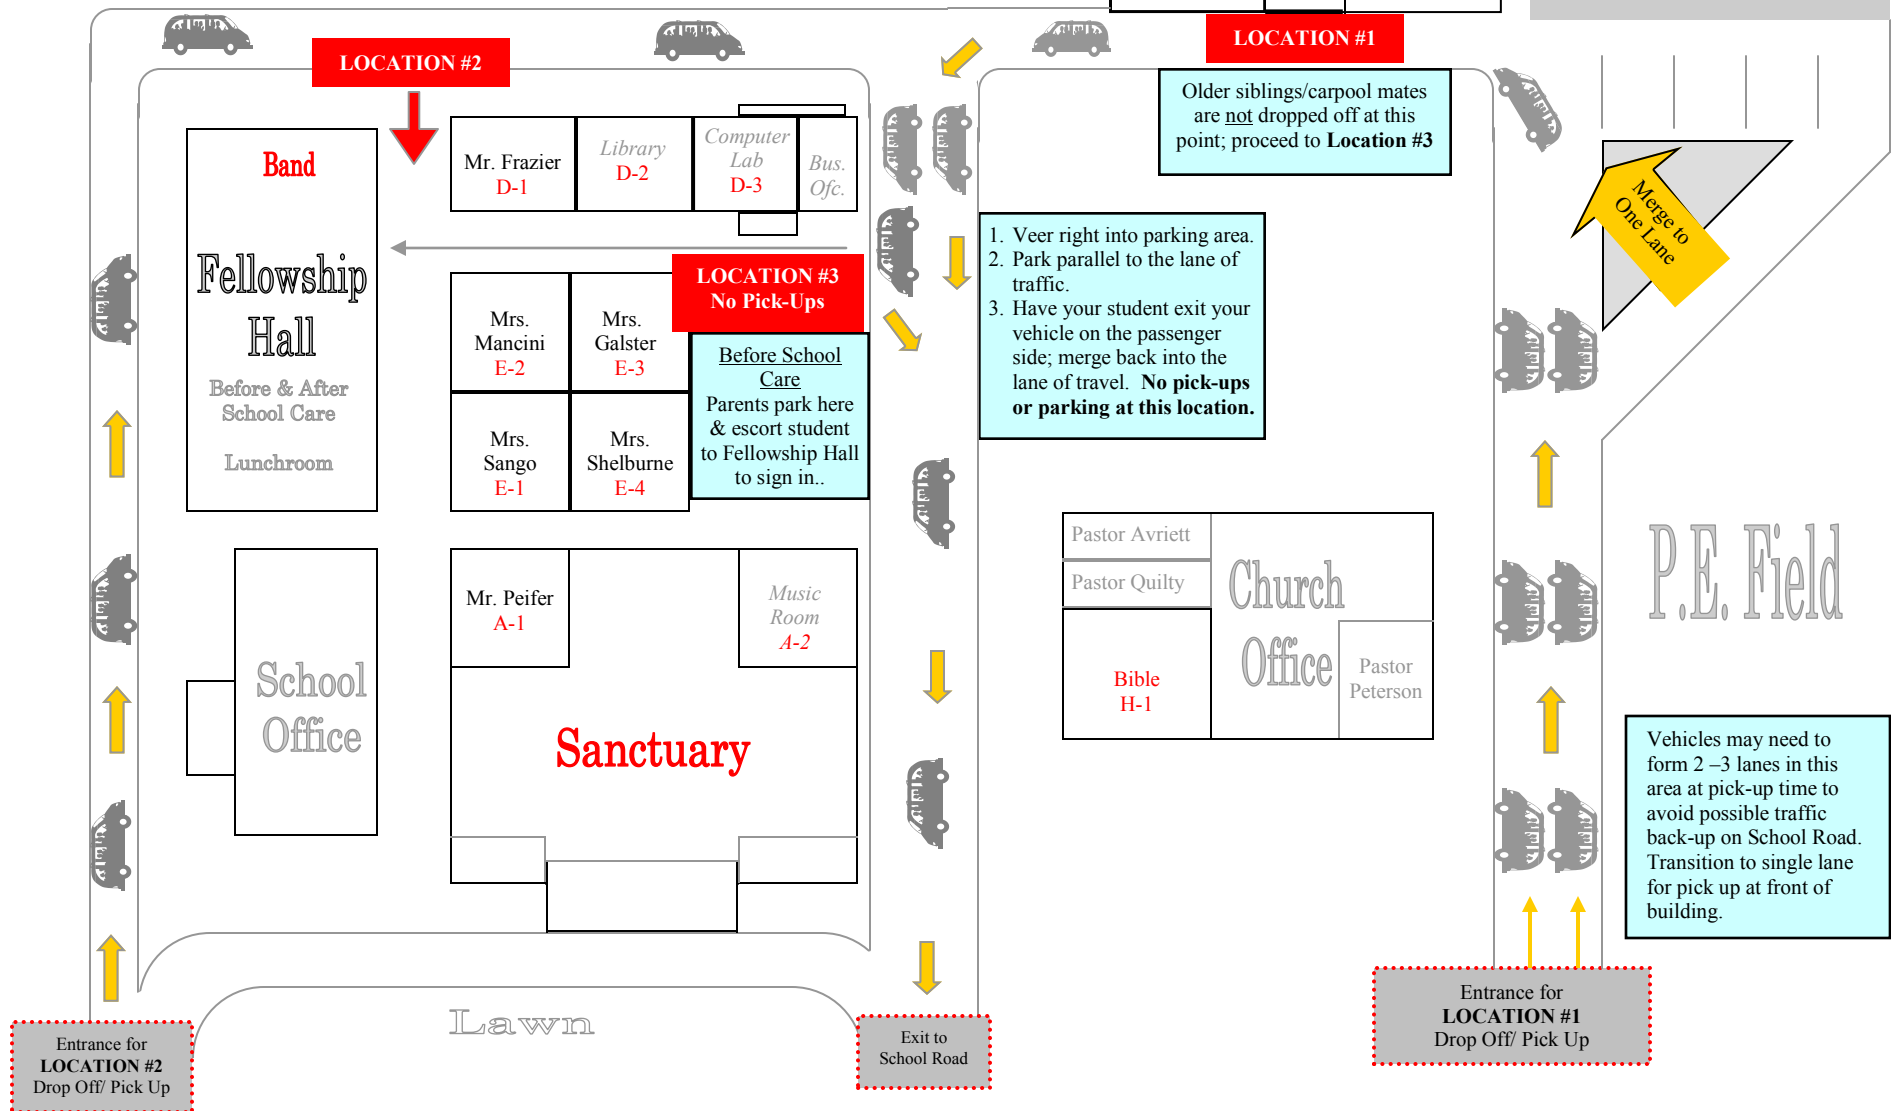

Land O' Lakes Christian School
School Map
 with
 Drop-Off & Pick-Up
 Information
 Rev. 8/12/10

2nd Grade Mrs. Frazier	Building	1st Grade Mrs. Newhard
5th Grade Mrs. Pemberton Mr. Newhard		K5 Mrs. de la Rosa
Restrooms		K4 Mrs. Buker
Restrooms		Building
4th Grade Mrs. Taylor		
3rd Grade Miss Campos	PK3 & KE Mrs. Perez Mrs. Nichols	

**Family Life Center/
Gym**

☺

**Mezzanine
(upstairs)**

Mr. Frazier D-1	Library D-2	Computer Lab D-3	Bus. Ofc.
--------------------	----------------	---------------------	-----------

Mrs. Mancini E-2	Mrs. Galster E-3
Mrs. Sango E-1	Mrs. Shelburne E-4

Mr. Peifer A-1	Music Room A-2
-------------------	-------------------

Pastor Avriett	Church Office	Pastor Peterson
Pastor Quilty		
Bible H-1		

		Location #1	Location #2	Location #3
Drop Off	Before School Care Drop Off 7:00 a.m. - 8:00 a.m.			Park & escort student(s) to Fellowship Hall to sign in.
	Regular Drop Off 8:00 a.m. - 8:25 a.m.	PK-3 through 5th Grade (older siblings/carpool mates are <u>not</u> dropped off at this point; proceed to Location #3)	6th-12th Grades (without younger siblings/carpool mates)	Older siblings/carpool mates (6th-12th grades) of KE-5th graders are dropped off in this area
Pick Up	PK3, K4 & K5 Pick Up 12:30 p.m.	PK3, K4 and K5 pick up		
	KE-12th Grade Pick Up 3:25-3:35 p.m.	All KE students 1st-5th Grades (no older siblings/carpool mates)	No KE students here 6th-12th grades (including younger siblings/carpool mates)	<u>No pick-ups or parking at this location.</u>
	After School Pick Up 3:35 p.m. - 6:00 p.m.		Park & proceed to Fellowship Hall to sign student out. All 1 st – 12 th Grade students remaining after 3:35 will be escorted to the After School Program; daily charges will accrue.	